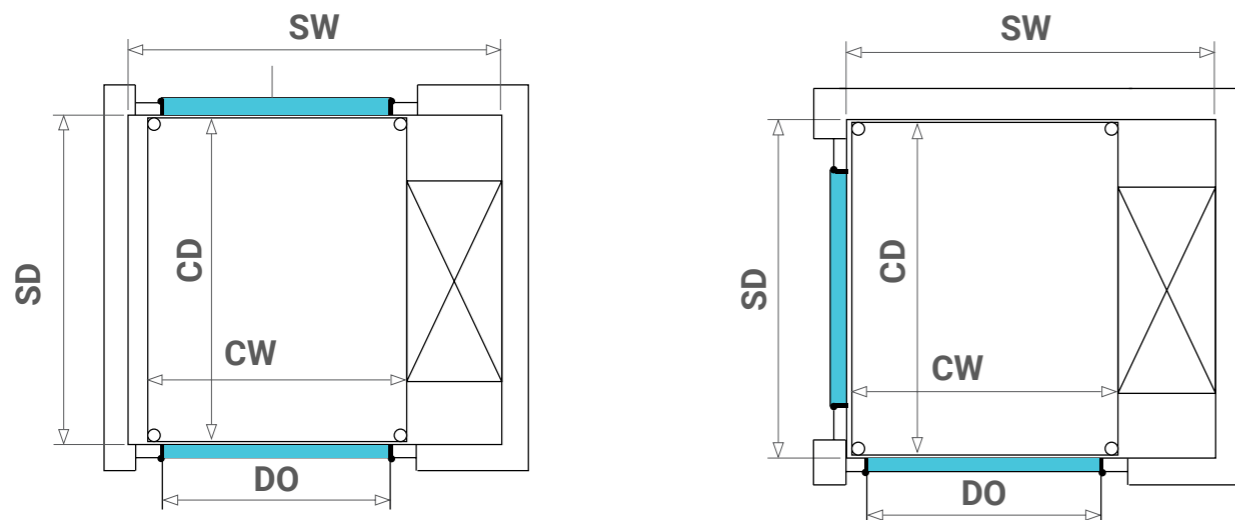

Touch Control Panel

Select the premium Touch Control Panel for a modern and seamless design aesthetic.

Swing Door

The Eltec HLG with a swing door configuration can be customised to a variety of sizes. Next Level Elevators will work with you and provide specific plans per project.

Single Entry Configurations

Dual Entry Configurations

Sliding Door

The Eltec HLG with a sliding door configuration can be customised to a variety of sizes. Next Level Elevators will work with you and provide specific plans per project.