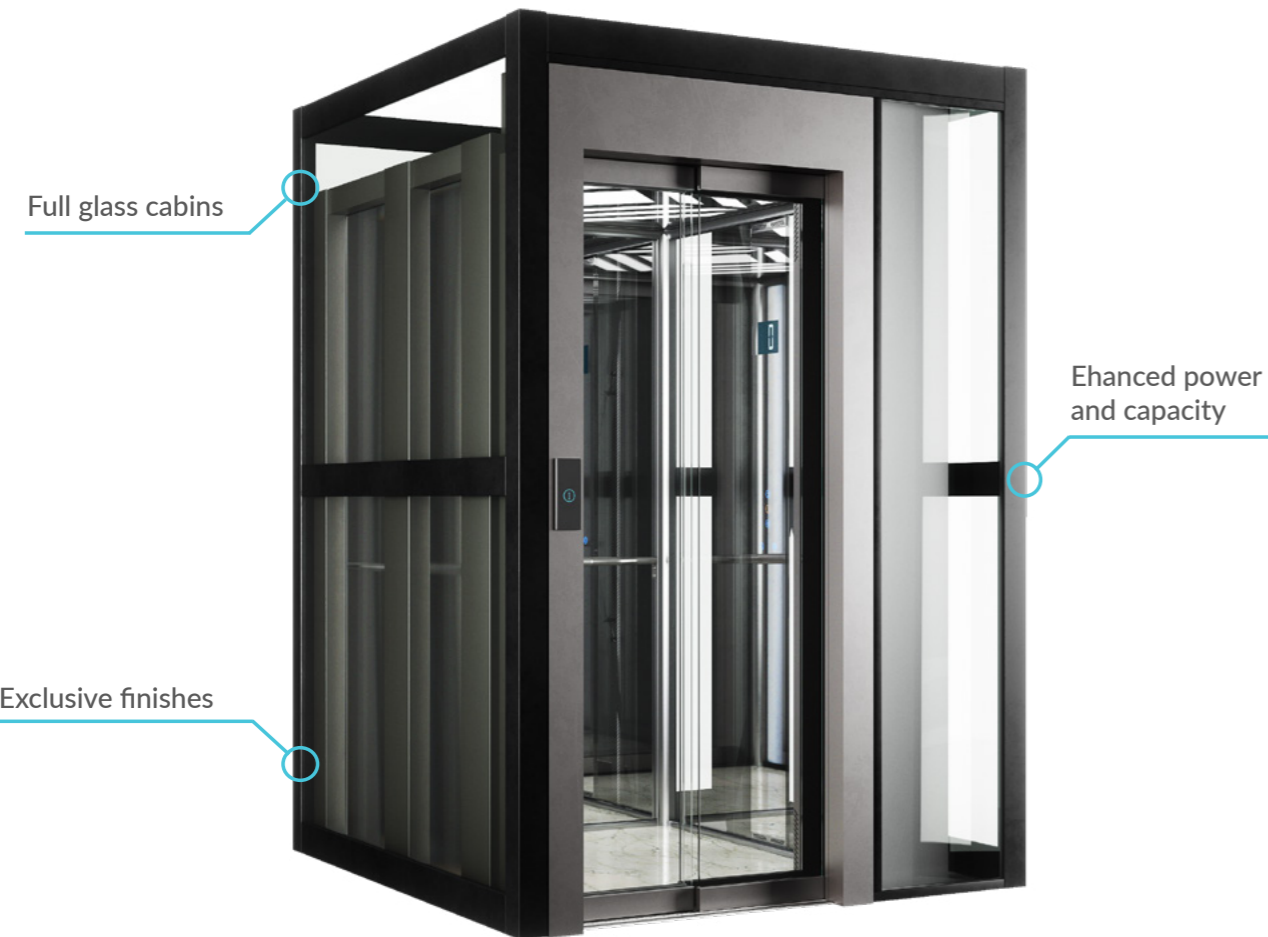

Eltec HLG

The Eltec HLG is the pinnacle of elevator design and technology. Meticulously crafted, this elevator comes with an enhanced motor for improved power and capacity.

Electric Elevator

Customise Your Elevator

The Eltec HLG is a fully customisable elevator which comes with an exclusive range of premium finishes:

- Complete Glass Cabins
- Signature Flooring
- Touch Control Panel

General Specification Information