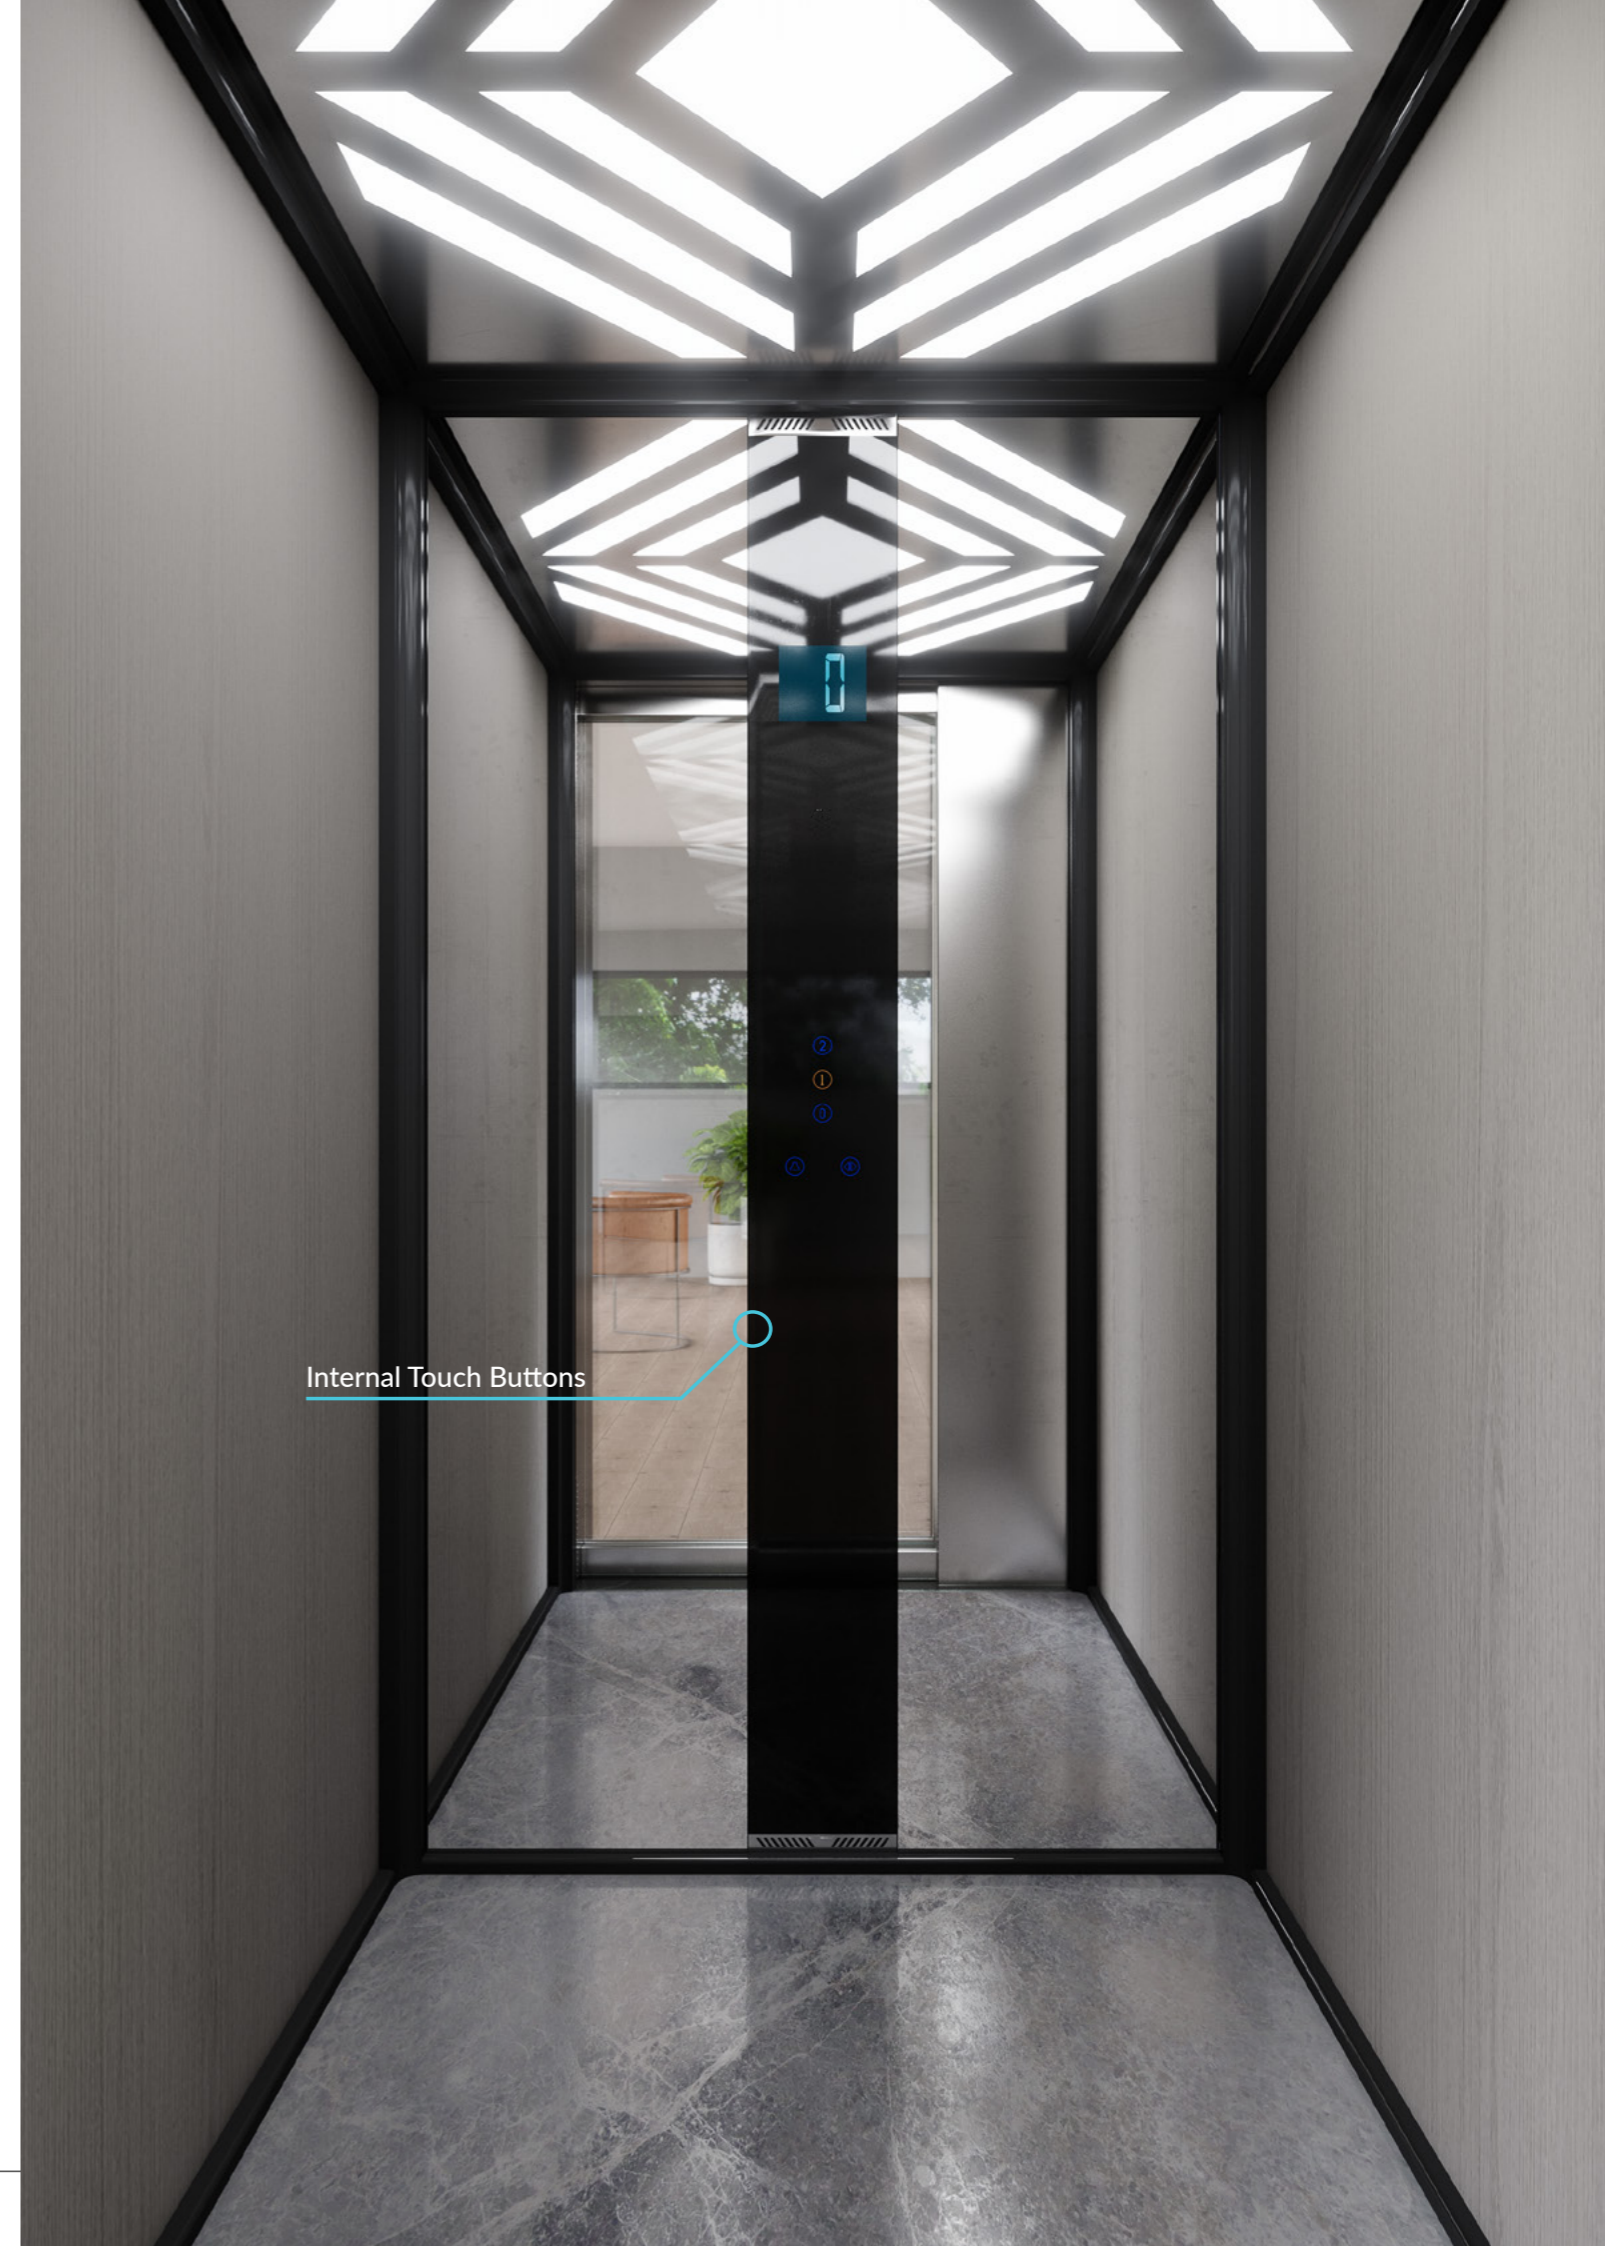

Touch Control Panel

Select the premium Touch Control Panel for a modern and seamless design aesthetic.

Swing Door

The Eltec HLG with a swing door configuration can be customised to a variety of sizes. Next Level Elevators will work with you and provide specific plans per project.