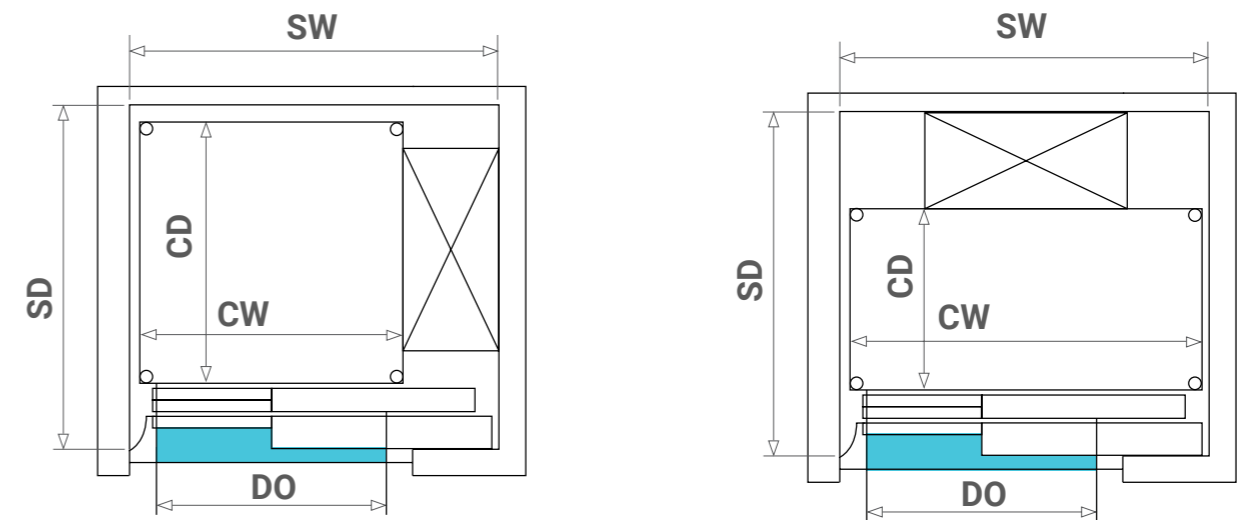

Touch Control Panel

Select the premium Touch Control Panel for a modern and seamless design aesthetic.

Swing Door

The Eltec HLG with a swing door configuration can be customised to a variety of sizes. Next Level Elevators will work with you and provide specific plans per project.

Single Entry Configurations

Dual Entry Configurations

Sliding Door

The Eltec HLG with a sliding door configuration can be customised to a variety of sizes. Next Level Elevators will work with you and provide specific plans per project.

Single Entry Configurations

Dual Entry Configurations

Eltec HLG

3 stop Eltec HLG featuring Glass Sliding Doors with a Glass Elevator Shaft in a Black Finish.

P R E M I U M

— SERVICE —

Melbourne Showroom

456 Smith Street
Collingwood VIC 3066