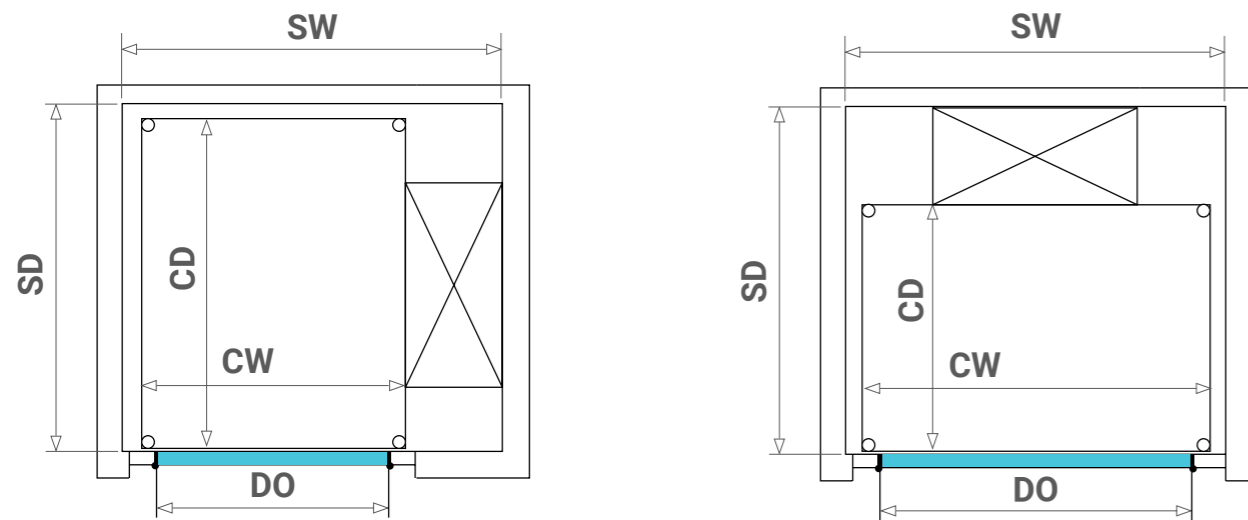

Touch Control Panel

Select the premium Touch Control Panel for a modern and seamless design aesthetic.

Swing Door

The Eltec HLG with a swing door configuration can be customised to a variety of sizes. Next Level Elevators will work with you and provide specific plans per project.

Single Entry Configurations

Dual Entry Configurations

Sliding Door

The Eltec HLG with a sliding door configuration can be customised to a variety of sizes. Next Level Elevators will work with you and provide specific plans per project.