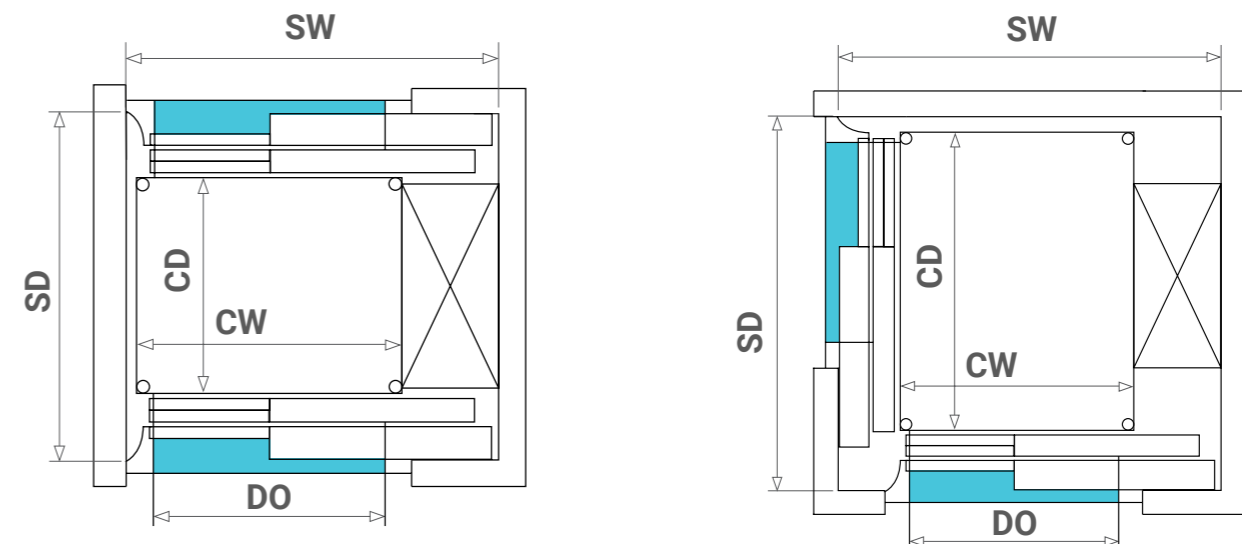

Touch Control Panel

Select the premium Touch Control Panel for a modern and seamless design aesthetic.

Swing Door

The Eltec HLG with a swing door configuration can be customised to a variety of sizes. Next Level Elevators will work with you and provide specific plans per project.

Single Entry Configurations

Dual Entry Configurations

Sliding Door

The Eltec HLG with a sliding door configuration can be customised to a variety of sizes. Next Level Elevators will work with you and provide specific plans per project.

Single Entry Configurations

Dual Entry Configurations

Eltec HLG

3 stop Eltec HLG featuring Glass Sliding Doors with a Glass Elevator Shaft in a Black Finish.

P R E M I U M

— SERVICE —

Melbourne Showroom

456 Smith Street
Collingwood VIC 3066