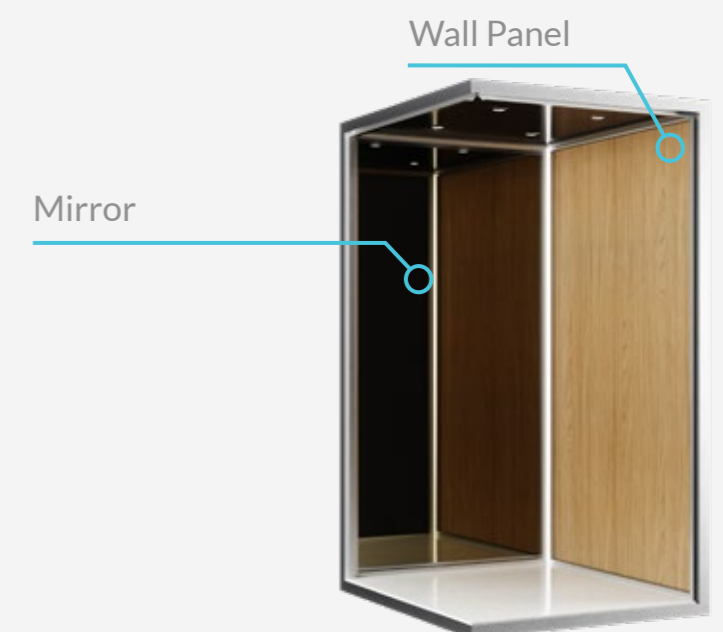

Burnished
(mirror)

Stainless Steel Lucido 7
(mirrored)

Stainless Steel 2WL Lucido

Stainless Steel Lino Lucido

Stainless Steel SB
(brushed)

Application

Control Panel and Trims

Standard